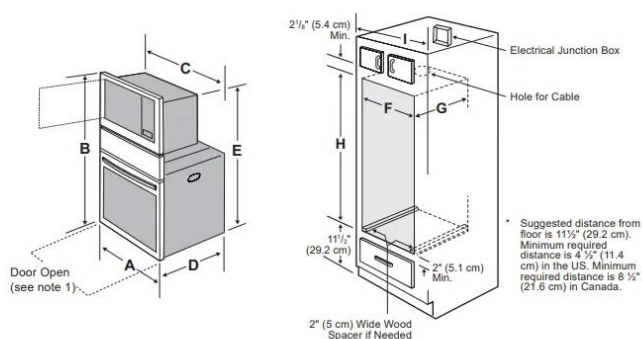

Accessories

Optional Trim Kit Part Number	WOMC3TRIMSS, WOMC3TRIMDSS, WOMC3TRIMBLK
-------------------------------	---

Dimensions and Volume

Height	42"
Width	29 7/8"
Depth	25 3/16"
Depth With Door 90° Open	48 3/16"
Depth With Handle	27 3/5"
Oven Interior Height	18 1/8"
Oven Interior Width	25 1/5"
Oven Interior Depth	19 7/8"
Microwave Interior Height	10 1/2"
Microwave Interior Width	17 3/8"
Minimum Cutout Height	41 1/4"
Minimum Cutout Width	28 1/2"
Maximum Cutout Height	42 1/8"
Maximum Cutout Width	28 3/4"
Microwave Capacity	1.6 Cu. Ft.
Oven Capacity	5.3 Cu. Ft.

Installation

Power Supply Connection Location	Top Left
----------------------------------	----------

Safety Certifications and Approvals

CSA Listed	Yes
RoHS	Yes
UL Listed	Yes

Installation Diagram

NOTES:

1. Allow at least 22" (55.9cm) clearance in front of oven for door depth when it is open.
2. Dimension G (cutout depth) is critical to the proper installation of the built-in oven. If the oven decorative trim does not butt against the cabinet verify dimension G to assure it is the required depth.
3. For a cutout height greater than the maximum (H), add one 2" (5 cm) wide wood shim of appropriate height to each side of the opening under the appliance side rails. A trim kit may be purchased through a dealer, service, or on the brand website.

Figure 1: Product and Cutout Dimensions

PRODUCT DIMENSIONS					
A	B	C	D		E
30" (76.2 cm)	42" (106.6 cm)	28 ⁷ / ₁₆ " (72.2 cm)	25 ¹ / ₂ " (63.9 cm)		41 ¹ / ₈ " (104.6 cm)
CUTOUT DIMENSIONS AND CABINET WIDTH					
F		G. Min.	H		I
Min.	Max.	Min.	Min.	Max.	Min.
28 ¹ / ₂ " (72.4 cm)	28 ³ / ₄ " (72.9 cm)	23 ³ / ₄ " (60.0 cm)	41 ¹ / ₄ " (104.6 cm)	42" (107.0 cm)	30 ¹ / ₈ " (76.5 cm) Min