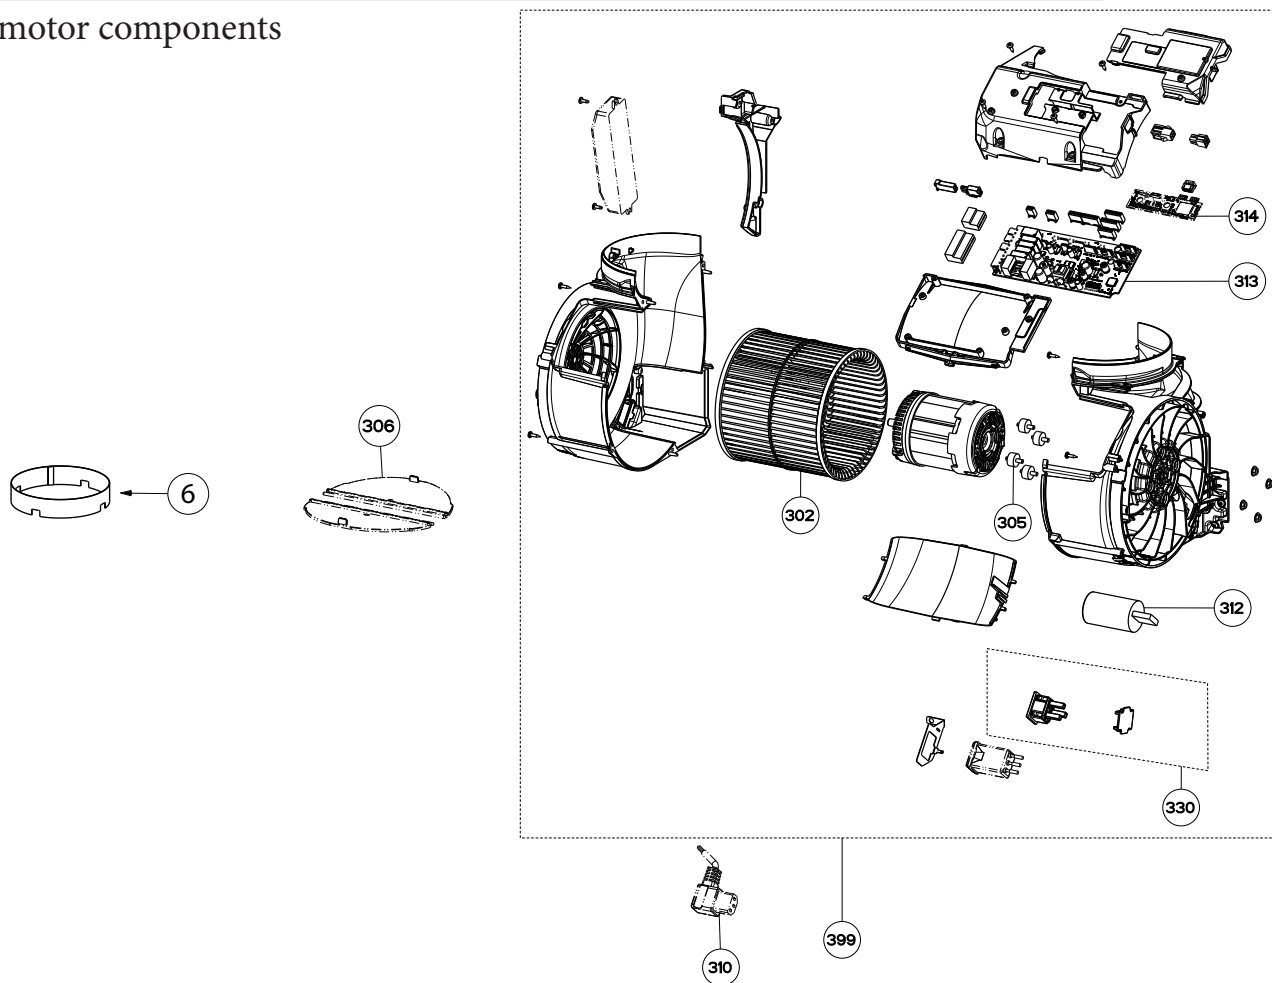

SOLANO PRO

switch components

	Model Number	SOPR301SSV	SOPR361SSV	SOPR308SSV	SOPR368SSV	SOPR48SS1200	
Key	Description	30 Stainless	36 Stainless	30 Stainless	36 Stainless	48 Stainless	Qty Req.
101	control button board kit	133.0756.761	133.0756.761	133.0756.761	133.0756.761	133.0756.761	1
107	connector	133.0565.979	133.0565.979	133.0565.979	133.0565.979	133.0565.979	1

SOLANO PRO (SINGLE 600 CFM BLOWER MODELS)

motor components

	Model Number	SOPR301SSV	SOPR361SSV	SOPR308SSV	SOPR368SSV (1 BLOWER)	
Key	Description	30 Stainless	36 Stainless	30 Stainless	36 Stainless	Qty Req.
302	impeller	133.0681.529	133.0681.529	133.0681.529	133.0681.529	1 (30,36")
305	rubbers	133.0051.603	133.0051.603	133.0051.603	133.0051.603	1 (30,36")
306	damper	133.0522.831	133.0522.831	133.0522.831	133.0522.831	1 (30,36")
6	Metal damper collar	133.0653.126	133.0653.126	133.0653.126	133.0653.126	1 (30,36")
310	plug	133.0063.609	133.0063.609	133.0063.609	133.0063.609	1
312	capacitor	133.0060.648	133.0060.648	133.0060.648	133.0060.648	1 (30,36")
313	main board (attached to blower)	133.0752.238	133.0752.238	133.0752.238	133.0752.238	1
314	WI-FI board (attached to blower)	133.0716.392	133.0716.392	133.0716.392	133.0716.392	1
330	connector	133.0698.873	133.0698.873	133.0698.873	133.0698.873	1
399	motor (with control board included)	133.0762.675	133.0762.675	133.0762.675	133.0752.237	1