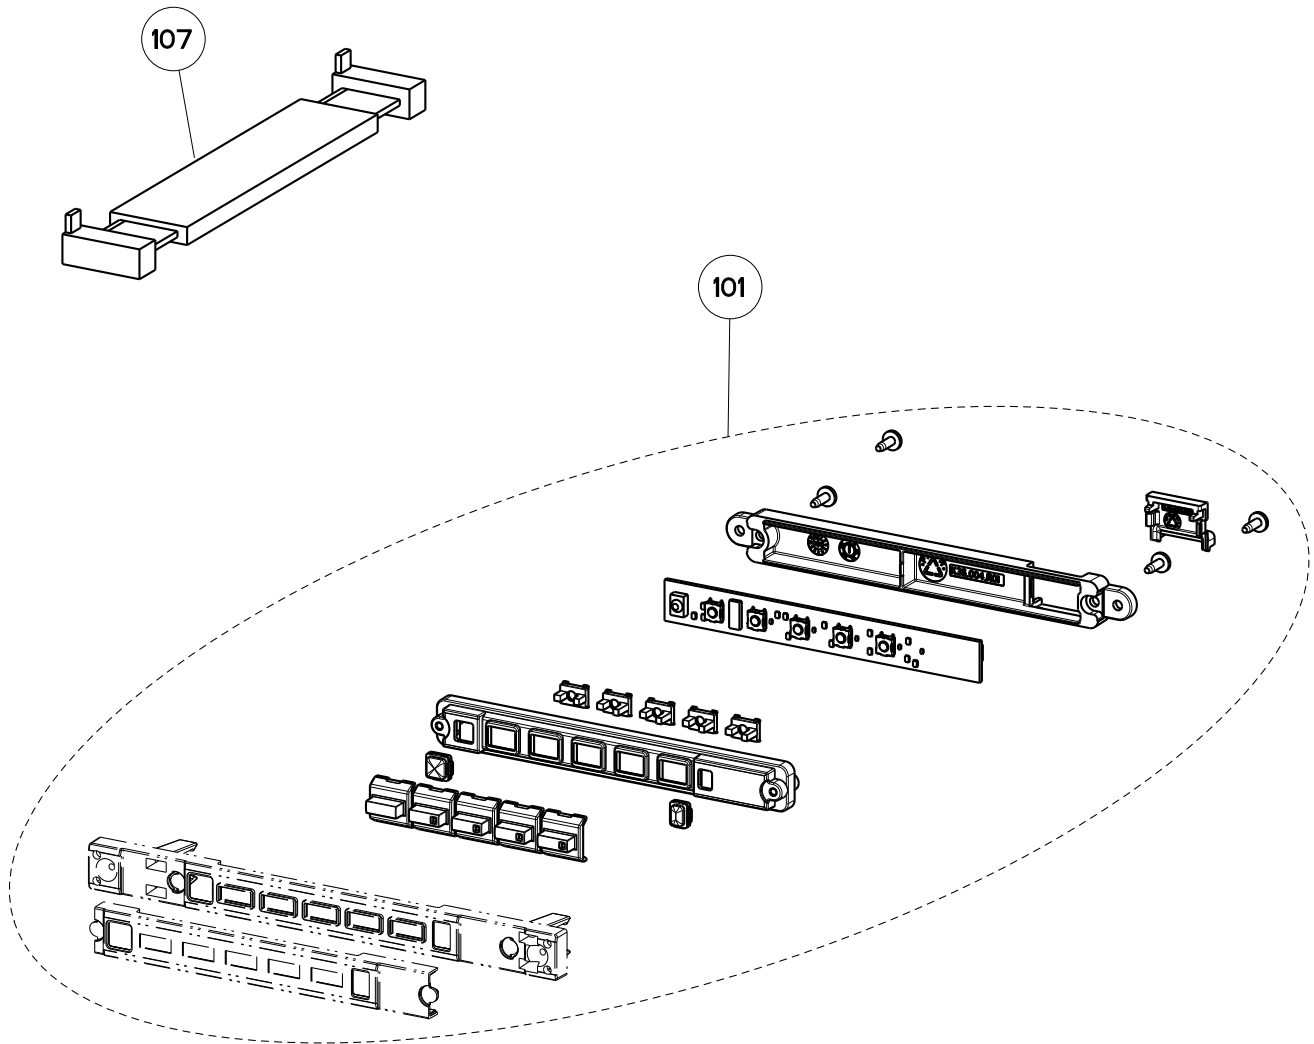

SOLANO PRO

body components

	Model Number	SOPR301SSV	SOPR361SSV	SOPR308SSV	SOPR368SSV	SOPR48SS1200	
Key	Description	30 Stainless	36 Stainless	30 Stainless	36 Stainless	48 Stainless	Qty Req.
1	Baffle filters with knobs	133.0750.582	133.0750.582	133.0750.582	133.0750.582	133.0750.582	2 (30"), 3 (36"), 4 (48")
2	Filter springs (4 pc)	133.0176.900	133.0176.900	133.0176.900	133.0176.900	133.0176.900	1
3	LED light bar	133.0682.456	133.0682.456	133.0682.456	133.0682.456	133.0722.694	1
4	Temperature Sensor	133.0698.921	133.0698.921	133.0698.921	133.0698.921	133.0698.921	1
5	connector	133.0565.981	133.0565.981	133.0565.981	133.0565.981	133.0565.981	1
7	mounting hardware	133.0057.311	133.0057.311	133.0057.311	133.0057.311	133.0057.311	1
8	grease rail	133.0752.236	133.0183.288	133.0752.236	133.0183.288	133.0183.289	1
9	stopper	133.0017.608	N/A	133.0017.608	N/A	N/A	1
10	filter spacer	133.0752.235	N/A	133.0752.235	N/A	N/A	1

SOLANO PRO

switch components

	Model Number	SOPR301SSV	SOPR361SSV	SOPR308SSV	SOPR368SSV	SOPR48SS1200	
Key	Description	30 Stainless	36 Stainless	30 Stainless	36 Stainless	48 Stainless	Qty Req.
101	control button board kit	133.0756.761	133.0756.761	133.0756.761	133.0756.761	133.0756.761	1
107	connector	133.0565.979	133.0565.979	133.0565.979	133.0565.979	133.0565.979	1