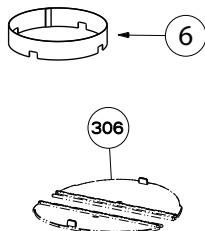

SOLANO PRO (SINGLE 600 CFM BLOWER MODELS)

motor components

	Model Number	SOPR301SSV	SOPR361SSV	SOPR308SSV	SOPR368SSV (1 BLOWER)	
Key	Description	30 Stainless	36 Stainless	30 Stainless	36 Stainless	Qty Req.
302	impeller	133.0681.529	133.0681.529	133.0681.529	133.0681.529	1 (30,36")
305	rubbers	133.0051.603	133.0051.603	133.0051.603	133.0051.603	1 (30,36")
306	damper	133.0522.831	133.0522.831	133.0522.831	133.0522.831	1 (30,36")
6	Metal damper collar	133.0653.126	133.0653.126	133.0653.126	133.0653.126	1 (30,36")
310	plug	133.0063.609	133.0063.609	133.0063.609	133.0063.609	1
312	capacitor	133.0060.648	133.0060.648	133.0060.648	133.0060.648	1 (30,36")
313	main board (attached to blower)	133.0752.238	133.0752.238	133.0752.238	133.0752.238	1
314	WI-FI board (attached to blower)	133.0716.392	133.0716.392	133.0716.392	133.0716.392	1
330	connector	133.0698.873	133.0698.873	133.0698.873	133.0698.873	1
399	motor (with control board included)	133.0762.675	133.0762.675	133.0762.675	133.0752.237	1

SOLANO PRO (DOUBLE 1200 CFM BLOWER MODELS)

motor components

Blower on left side does contain a WI-FI board AND a main board

Blower on right side does not contain a WI-FI board OR main board

	Model Number	SOPR368SSV (2 BLOWERS)	SOPR48SS1200	
Key	Description	36 Stainless	48 Stainless	Qty Req.
302	impeller	133.0681.529	133.0681.529	2
305	rubbers	133.0051.603	133.0051.603	2
306	damper	133.0522.831	133.0522.831	2
6	Metal damper collar	133.0653.126	133.0653.126	2
310	plug	133.0063.609	133.0063.609	1
312	capacitor	133.0060.648	133.0060.648	2
313	main board (attached to blower)	133.0752.233	133.0752.233	1
314	WI-FI board (attached to blower)	133.0716.392	133.0716.392	1
330	connector	133.0698.873	133.0698.873	1
399	motor (with control boards)	133.0752.232	133.0752.232	1
399	motor (no control boards)	133.0752.234	133.0752.234	1