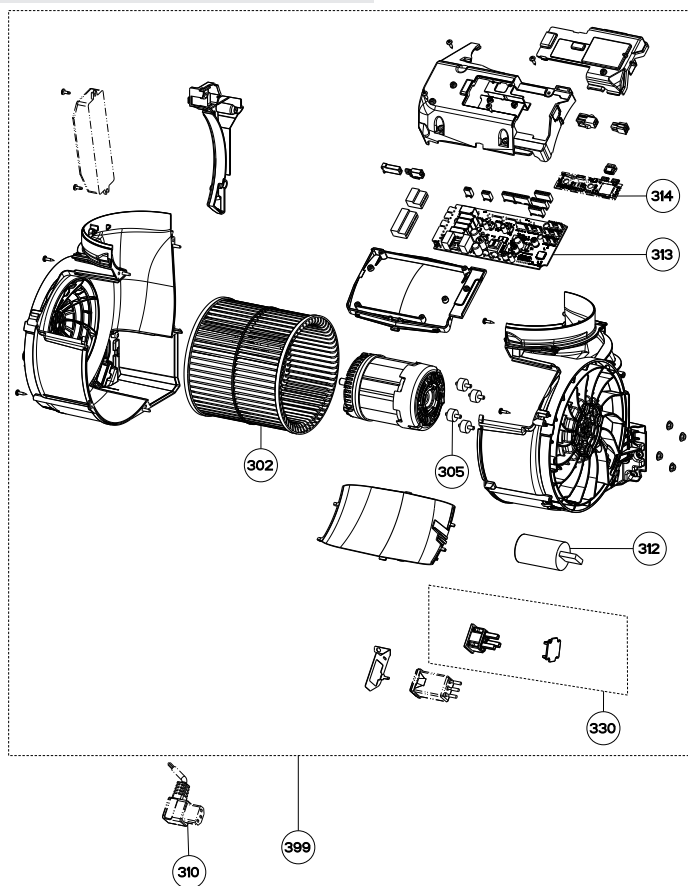

SOLANO PRO (SINGLE 600 CFM BLOWER MODELS)

motor components

	Model Number	SOPR301SSV	SOPR361SSV	SOPR308SSV	SOPR368SSV (1 BLOWER)	
Key	Description	30 Stainless	36 Stainless	30 Stainless	36 Stainless	Qty Req.
302	impeller	133.0681.529	133.0681.529	133.0681.529	133.0681.529	1 (30,36")
305	rubbers	133.0051.603	133.0051.603	133.0051.603	133.0051.603	1 (30,36")
306	damper	133.0522.831	133.0522.831	133.0522.831	133.0522.831	1 (30,36")
6	Metal damper collar	133.0653.126	133.0653.126	133.0653.126	133.0653.126	1 (30,36")
310	plug	133.0063.609	133.0063.609	133.0063.609	133.0063.609	1
312	capacitor	133.0060.648	133.0060.648	133.0060.648	133.0060.648	1 (30,36")
313	main board (attached to blower)	133.0752.238	133.0752.238	133.0752.238	133.0752.238	1
314	WI-FI board (attached to blower)	133.0716.392	133.0716.392	133.0716.392	133.0716.392	1
330	connector	133.0698.873	133.0698.873	133.0698.873	133.0698.873	1
399	motor (with control board included)	133.0762.675	133.0762.675	133.0762.675	133.0752.237	1

SOLANO PRO (DOUBLE 1200 CFM BLOWER MODELS)

motor components

Blower on left side does contain a WI-FI board AND a main board

Blower on right side does not contain a WI-FI board OR main board

	Model Number	SOPR368SSV (2 BLOWERS)	SOPR48SS1200	
Key	Description	36 Stainless	48 Stainless	Qty Req.
302	impeller	133.0681.529	133.0681.529	2
305	rubbers	133.0051.603	133.0051.603	2
306	damper	133.0522.831	133.0522.831	2
6	Metal damper collar	133.0653.126	133.0653.126	2
310	plug	133.0063.609	133.0063.609	1
312	capacitor	133.0060.648	133.0060.648	2
313	main board (attached to blower)	133.0752.233	133.0752.233	1
314	WI-FI board (attached to blower)	133.0716.392	133.0716.392	1
330	connector	133.0698.873	133.0698.873	1
399	motor (with control boards)	133.0752.232	133.0752.232	1
399	motor (no control boards)	133.0752.234	133.0752.234	1