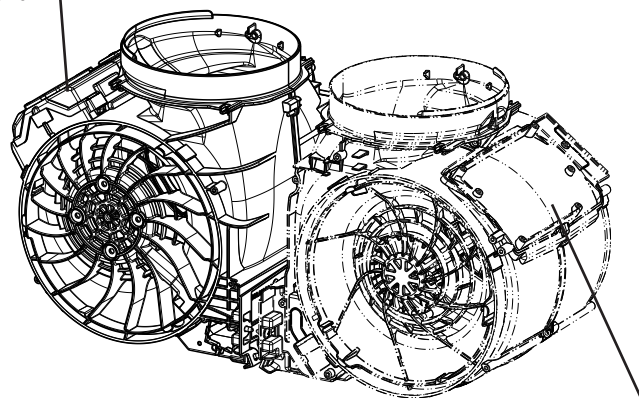

SOLANO PRO (SINGLE 600 CFM BLOWER MODELS)

motor components

	Model Number	SOPR301SSV	SOPR361SSV	SOPR308SSV	SOPR368SSV (1 BLOWER)	
Key	Description	30 Stainless	36 Stainless	30 Stainless	36 Stainless	Qty Req.
302	impeller	133.0681.529	133.0681.529	133.0681.529	133.0681.529	1 (30,36")
305	rubbers	133.0051.603	133.0051.603	133.0051.603	133.0051.603	1 (30,36")
306	damper	133.0522.831	133.0522.831	133.0522.831	133.0522.831	1 (30,36")
6	Metal damper collar	133.0653.126	133.0653.126	133.0653.126	133.0653.126	1 (30,36")
310	plug	133.0063.609	133.0063.609	133.0063.609	133.0063.609	1
312	capacitor	133.0060.648	133.0060.648	133.0060.648	133.0060.648	1 (30,36")
313	main board (attached to blower)	133.0752.238	133.0752.238	133.0752.238	133.0752.238	1
314	WI-FI board (attached to blower)	133.0716.392	133.0716.392	133.0716.392	133.0716.392	1
330	connector	133.0698.873	133.0698.873	133.0698.873	133.0698.873	1
399	motor (with control board included)	133.0762.675	133.0762.675	133.0762.675	133.0752.237	1

SOLANO PRO (DOUBLE 1200 CFM BLOWER MODELS)

motor components

Blower on left side does contain a WI-FI board AND a main board

Blower on right side does not contain a WI-FI board OR main board

	Model Number	SOPR368SSV (2 BLOWERS)	SOPR48SS1200	
Key	Description	36 Stainless	48 Stainless	Qty Req.
302	impeller	133.0681.529	133.0681.529	2
305	rubbers	133.0051.603	133.0051.603	2
306	damper	133.0522.831	133.0522.831	2
6	Metal damper collar	133.0653.126	133.0653.126	2
310	plug	133.0063.609	133.0063.609	1
312	capacitor	133.0060.648	133.0060.648	2
313	main board (attached to blower)	133.0752.233	133.0752.233	1
314	WI-FI board (attached to blower)	133.0716.392	133.0716.392	1
330	connector	133.0698.873	133.0698.873	1
399	motor (with control boards)	133.0752.232	133.0752.232	1
399	motor (no control boards)	133.0752.234	133.0752.234	1