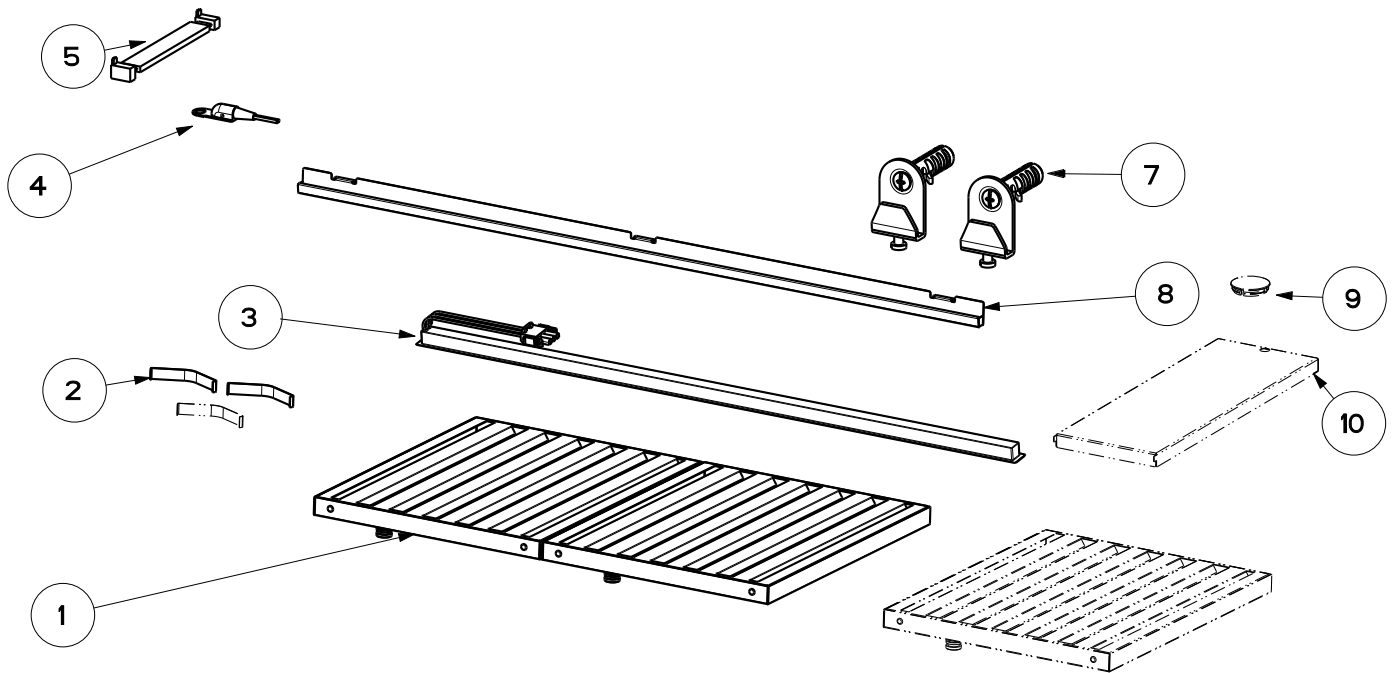

SOLANO PRO

body components

	Model Number	SOPR301SSV	SOPR361SSV	SOPR308SSV	SOPR368SSV	SOPR48SS1200	
Key	Description	30 Stainless	36 Stainless	30 Stainless	36 Stainless	48 Stainless	Qty Req.
1	Baffle filters with knobs	133.0750.582	133.0750.582	133.0750.582	133.0750.582	133.0750.582	2 (30"), 3 (36"), 4 (48")
2	Filter springs (4 pc)	133.0176.900	133.0176.900	133.0176.900	133.0176.900	133.0176.900	1
3	LED light bar	133.0682.456	133.0682.456	133.0682.456	133.0682.456	133.0722.694	1
4	Temperature Sensor	133.0698.921	133.0698.921	133.0698.921	133.0698.921	133.0698.921	1
5	connector	133.0565.981	133.0565.981	133.0565.981	133.0565.981	133.0565.981	1
7	mounting hardware	133.0057.311	133.0057.311	133.0057.311	133.0057.311	133.0057.311	1
8	grease rail	133.0752.236	133.0183.288	133.0752.236	133.0183.288	133.0183.289	1
9	stopper	133.0017.608	N/A	133.0017.608	N/A	N/A	1
10	filter spacer	133.0752.235	N/A	133.0752.235	N/A	N/A	1

SOLANO PRO

switch components

	Model Number	SOPR301SSV	SOPR361SSV	SOPR308SSV	SOPR368SSV	SOPR48SS1200	
Key	Description	30 Stainless	36 Stainless	30 Stainless	36 Stainless	48 Stainless	Qty Req.
101	control button board kit	133.0756.761	133.0756.761	133.0756.761	133.0756.761	133.0756.761	1
107	connector	133.0565.979	133.0565.979	133.0565.979	133.0565.979	133.0565.979	1