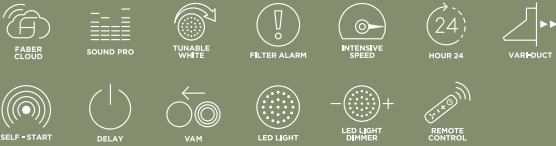

SOLANO PRO 18

DESIGNED TO DELIVER THE PUREST AIR

Crafted with meticulous attention to detail, Solano Pro brings superior manufacturing standards and clean air to the kitchen.

NEW

SOPR368SSV

AVAILABLE MODELS