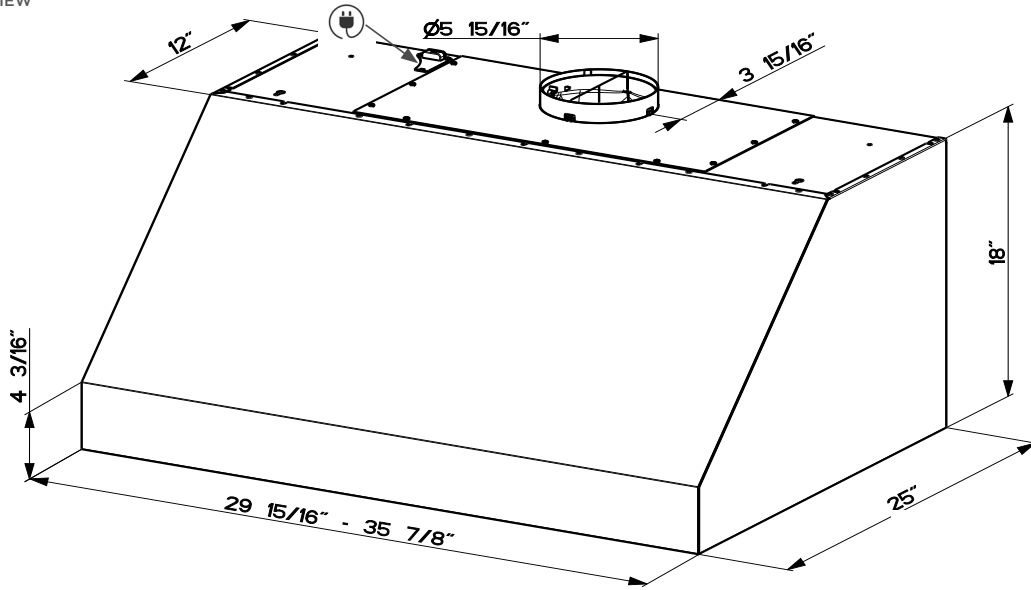

DIMENSIONAL DRAWINGS

30" / 36" FRONT VIEW

30" / 36" REAR VIEW

SOLANO PRO 18

PRO & UNDER CABINET

SOPR48SS1200

MODEL	FUN	SIZE / FINISH	MOTOR CLASS
SOPR48SS1200	335.0745.458	48" Stainless Steel	PRO 1200 CFM

DIMENSIONAL DRAWINGS

48" FRONT VIEW

48" REAR VIEW