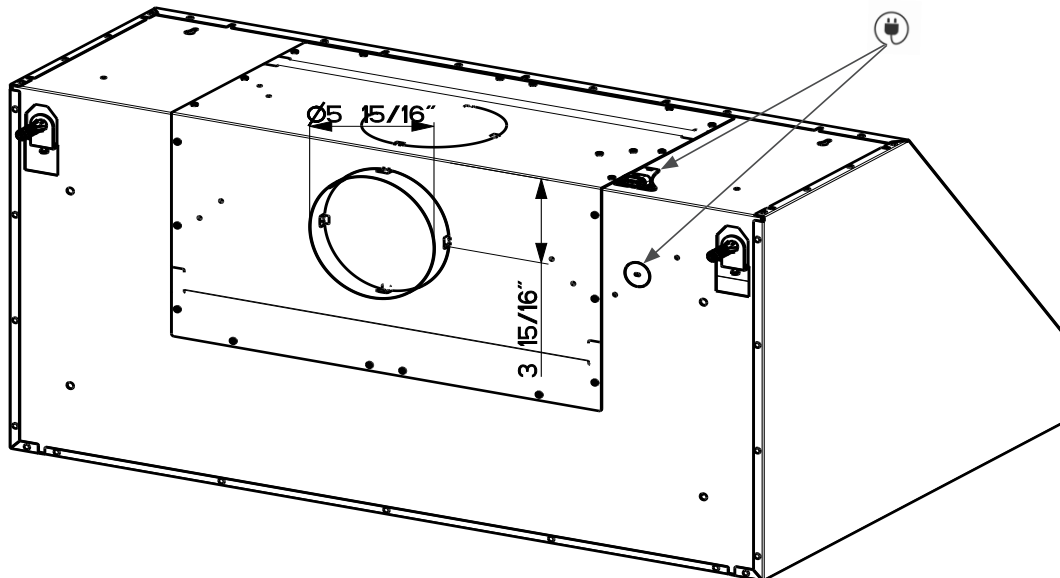

DIMENSIONAL DRAWINGS

30" / 36" FRONT VIEW

30" / 36" REAR VIEW

SOLANO PRO 18

PRO & UNDER CABINET

SOPR48SS1200

MODEL	FUN	SIZE / FINISH	MOTOR CLASS
SOPR48SS1200	335.0745.458	48" Stainless Steel	PRO 1200 CFM

DIMENSIONAL DRAWINGS