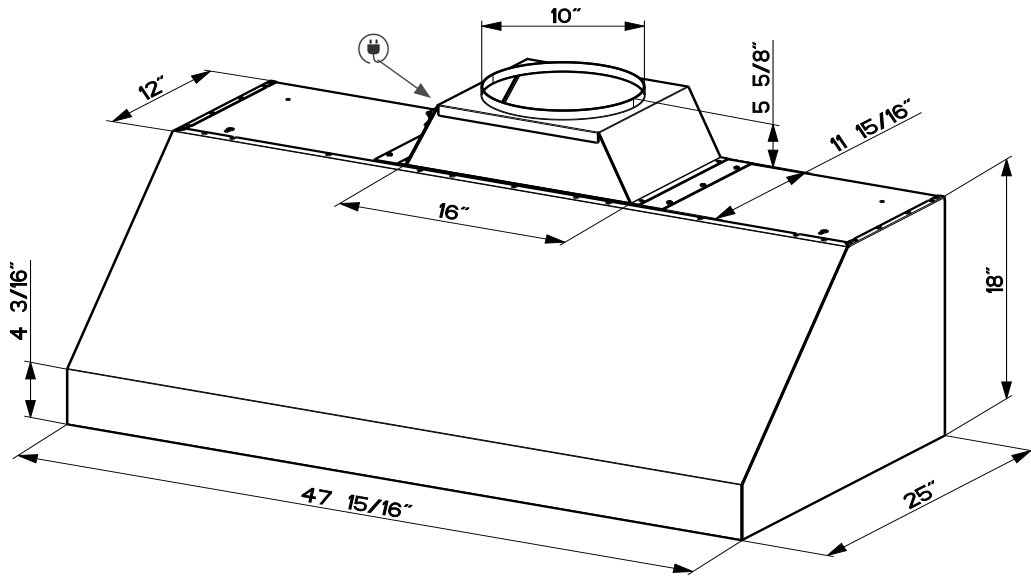

DIMENSIONAL DRAWINGS

30" / 36" FRONT VIEW

30" / 36" REAR VIEW

SOLANO PRO 18

PRO & UNDER CABINET

SOPR48SS1200

MODEL	FUN	SIZE / FINISH	MOTOR CLASS
SOPR48SS1200	335.0745.458	48" Stainless Steel	PRO 1200 CFM

DIMENSIONAL DRAWINGS

48" FRONT VIEW

48" REAR VIEW