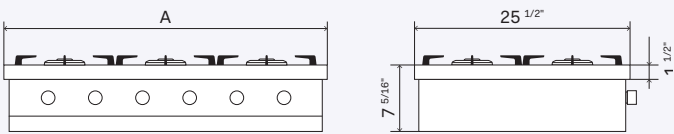

Cooktops HCP

MODEL	A ±1	D1	D2	D3	E1	E2	G1	G2	Top Mount	Built-In
UHCP965F	35 7/8"	-	-	31 1/2"	3 3/8"	2"	2 3/4"	3/4"	●	
UHCP1265F	47 7/8"	-	-	43 3/8"	3 3/8"	2"	2 3/4"	3/4"	●	
UHCP36F	35 7/8"	25 1/2"	36"	27 1/2"	5 3/4"	3 1/8"	3 1/2"	1 1/2"	●	●
UHCP48F	47 7/8"	25 1/2"	48"	37 3/8"	5 3/4"	3 1/8"	4 3/8"	1 1/2"	●	●

Dimensions

Top Mount

Built-In

Utility Connections