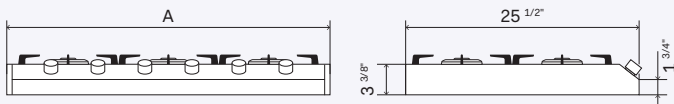

Cooktops HCP

MODEL	A ±1	D1	D2	D3	E1	E2	G1	G2	Top Mount	Built-In
UHCP965F	35 7/8"	-	-	31 1/2"	3 3/8"	2"	2 3/4"	3/4"	●	
UHCP1265F	47 7/8"	-	-	43 3/8"	3 3/8"	2"	2 3/4"	3/4"	●	
UHCP36F	35 7/8"	25 1/2"	36"	27 1/2"	5 3/4"	3 1/8"	3 1/2"	1 1/2"	●	●
UHCP48F	47 7/8"	25 1/2"	48"	37 3/8"	5 3/4"	3 1/8"	4 3/8"	1 1/2"	●	●

Dimensions

Top Mount

Built-In

Utility Connections