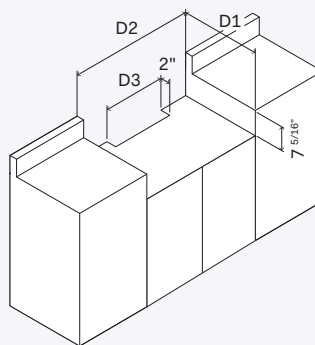

Cooktops HCP

MODEL	A ±1	D1	D2	D3	E1	E2	G1	G2	Top Mount	Built-In
UHCP965F	35 7/8"	-	-	31 1/2"	3 3/8"	2"	2 3/4"	3/4"	●	
UHCP1265F	47 7/8"	-	-	43 3/8"	3 3/8"	2"	2 3/4"	3/4"	●	
UHCP36F	35 7/8"	25 1/2"	36"	27 1/2"	5 3/4"	3 1/8"	3 1/2"	1 1/2"	●	●
UHCP48F	47 7/8"	25 1/2"	48"	37 3/8"	5 3/4"	3 1/8"	4 3/8"	1 1/2"	●	●

Dimensions

Top Mount

Built-In

Utility Connections