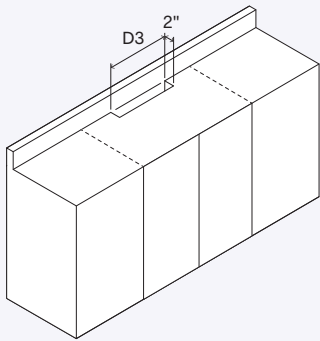

Cooktops HCP

MODEL	A ±1	D1	D2	D3	E1	E2	G1	G2	Top Mount	Built-In
UHCP965F	35 7/8"	-	-	31 1/2"	3 3/8"	2"	2 3/4"	3/4"	●	
UHCP1265F	47 7/8"	-	-	43 3/8"	3 3/8"	2"	2 3/4"	3/4"	●	
UHCP36F	35 7/8"	25 1/2"	36"	27 1/2"	5 3/4"	3 1/8"	3 1/2"	1 1/2"	●	●
UHCP48F	47 7/8"	25 1/2"	48"	37 3/8"	5 3/4"	3 1/8"	4 3/8"	1 1/2"	●	●

Dimensions

Top Mount

Built-In

Utility Connections